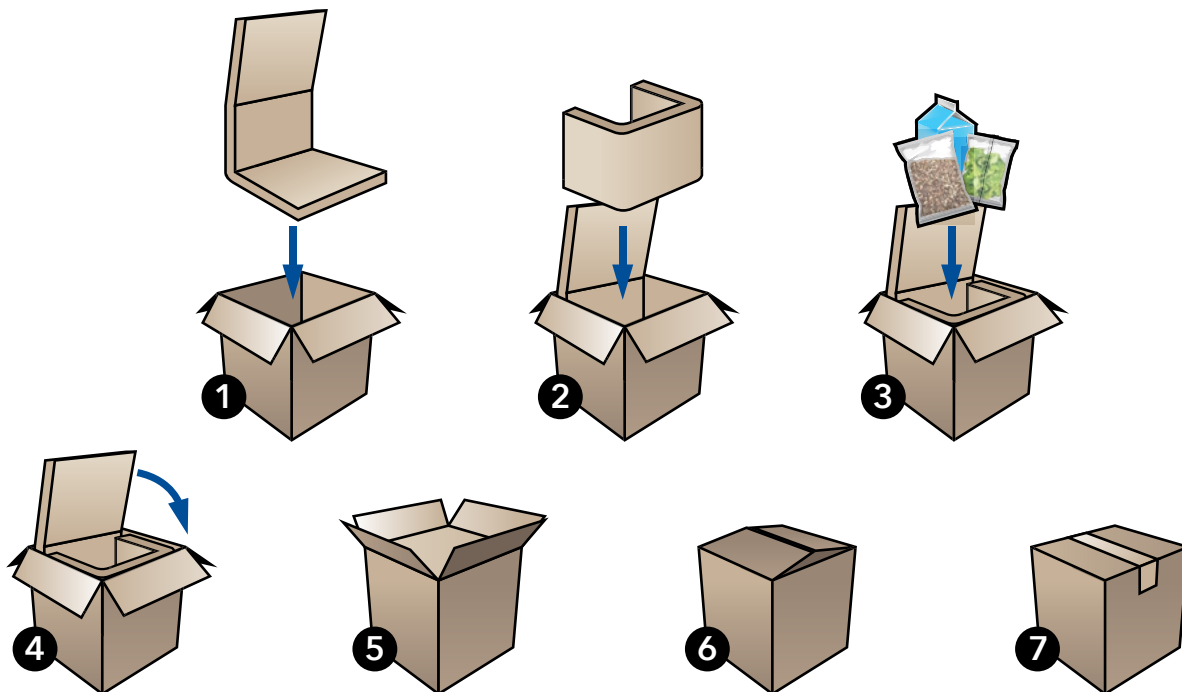

INSULATION - PRODUCT ATTRIBUTES

INSULATION MATERIAL	INSULATION THICKNESS	R-VALUE
Kraft paper	.5in	1.725
	1in	3.45
	1.5in	5.175
	2in	6.9

STOCK SIZES *(call your local IPG rep for custom size pricing and minimums)*

IPG PART #	SIZE		THICKNESS (IN)	PAD	PAD SIZE (IN)	UNITS / CASE	CASES / PALLET	MINIMUM ORDER QUANTITY (UNITS)	UNITS / FULL TRUCKLOAD
C2PL150-08CA	X-Small	8 x 8 x 8	1.5"	A	8 x 23	320	2	640	9600
C2PL150-08CB				B	5 x 21	320	2	640	9600
C2PL150-10CA	Small	10 x 10 x 10	1.5"	A	10 x 29	188	2	376	5630
C2PL150-10CB				B	7 x 27	188	2	376	5640
C2PL150-12CA	Medium	12 x 12 x 12	1.5"	A	12 x 35	143	2	286	4290
C2PL150-12CB				B	9 x 33	143	2	286	4290
C2PL150RB12X10A	Rec Box	17 x 12 x 10	1.5"	A	17 x 33	92	2	184	2760
C2PL150RB12X10B				B	7 x 38	92	2	184	2760
C2PL150-14CA	Large	14 x 14 x 14	1.5"	A	14 x 41	100	2	200	3000
C2PL150-14CB				B	11 x 39	100	2	200	3000
C2PL150-16CA	X-Large	16 x 16 x 16	1.5"	A	16 x 47	74	2	148	2220
C2PL150-16CB				B	13 x 45	74	2	148	2220
C2PL150-18CSA	XX-Large	18 x 18 x 18	1.5"	A	18 x 53	48	2	96	1440
C2PL150-18CSB				B	15 x 51	48	2	96	1440

- Stock sizes are a 1 pallet minimum per pad size
- Outer carton/box is not included with insulation
- 60 gaylords/truck; 30 pallets of double stacked cases

ASSEMBLY INSTRUCTIONS

Scan for more info or visit itape.com/chill-r